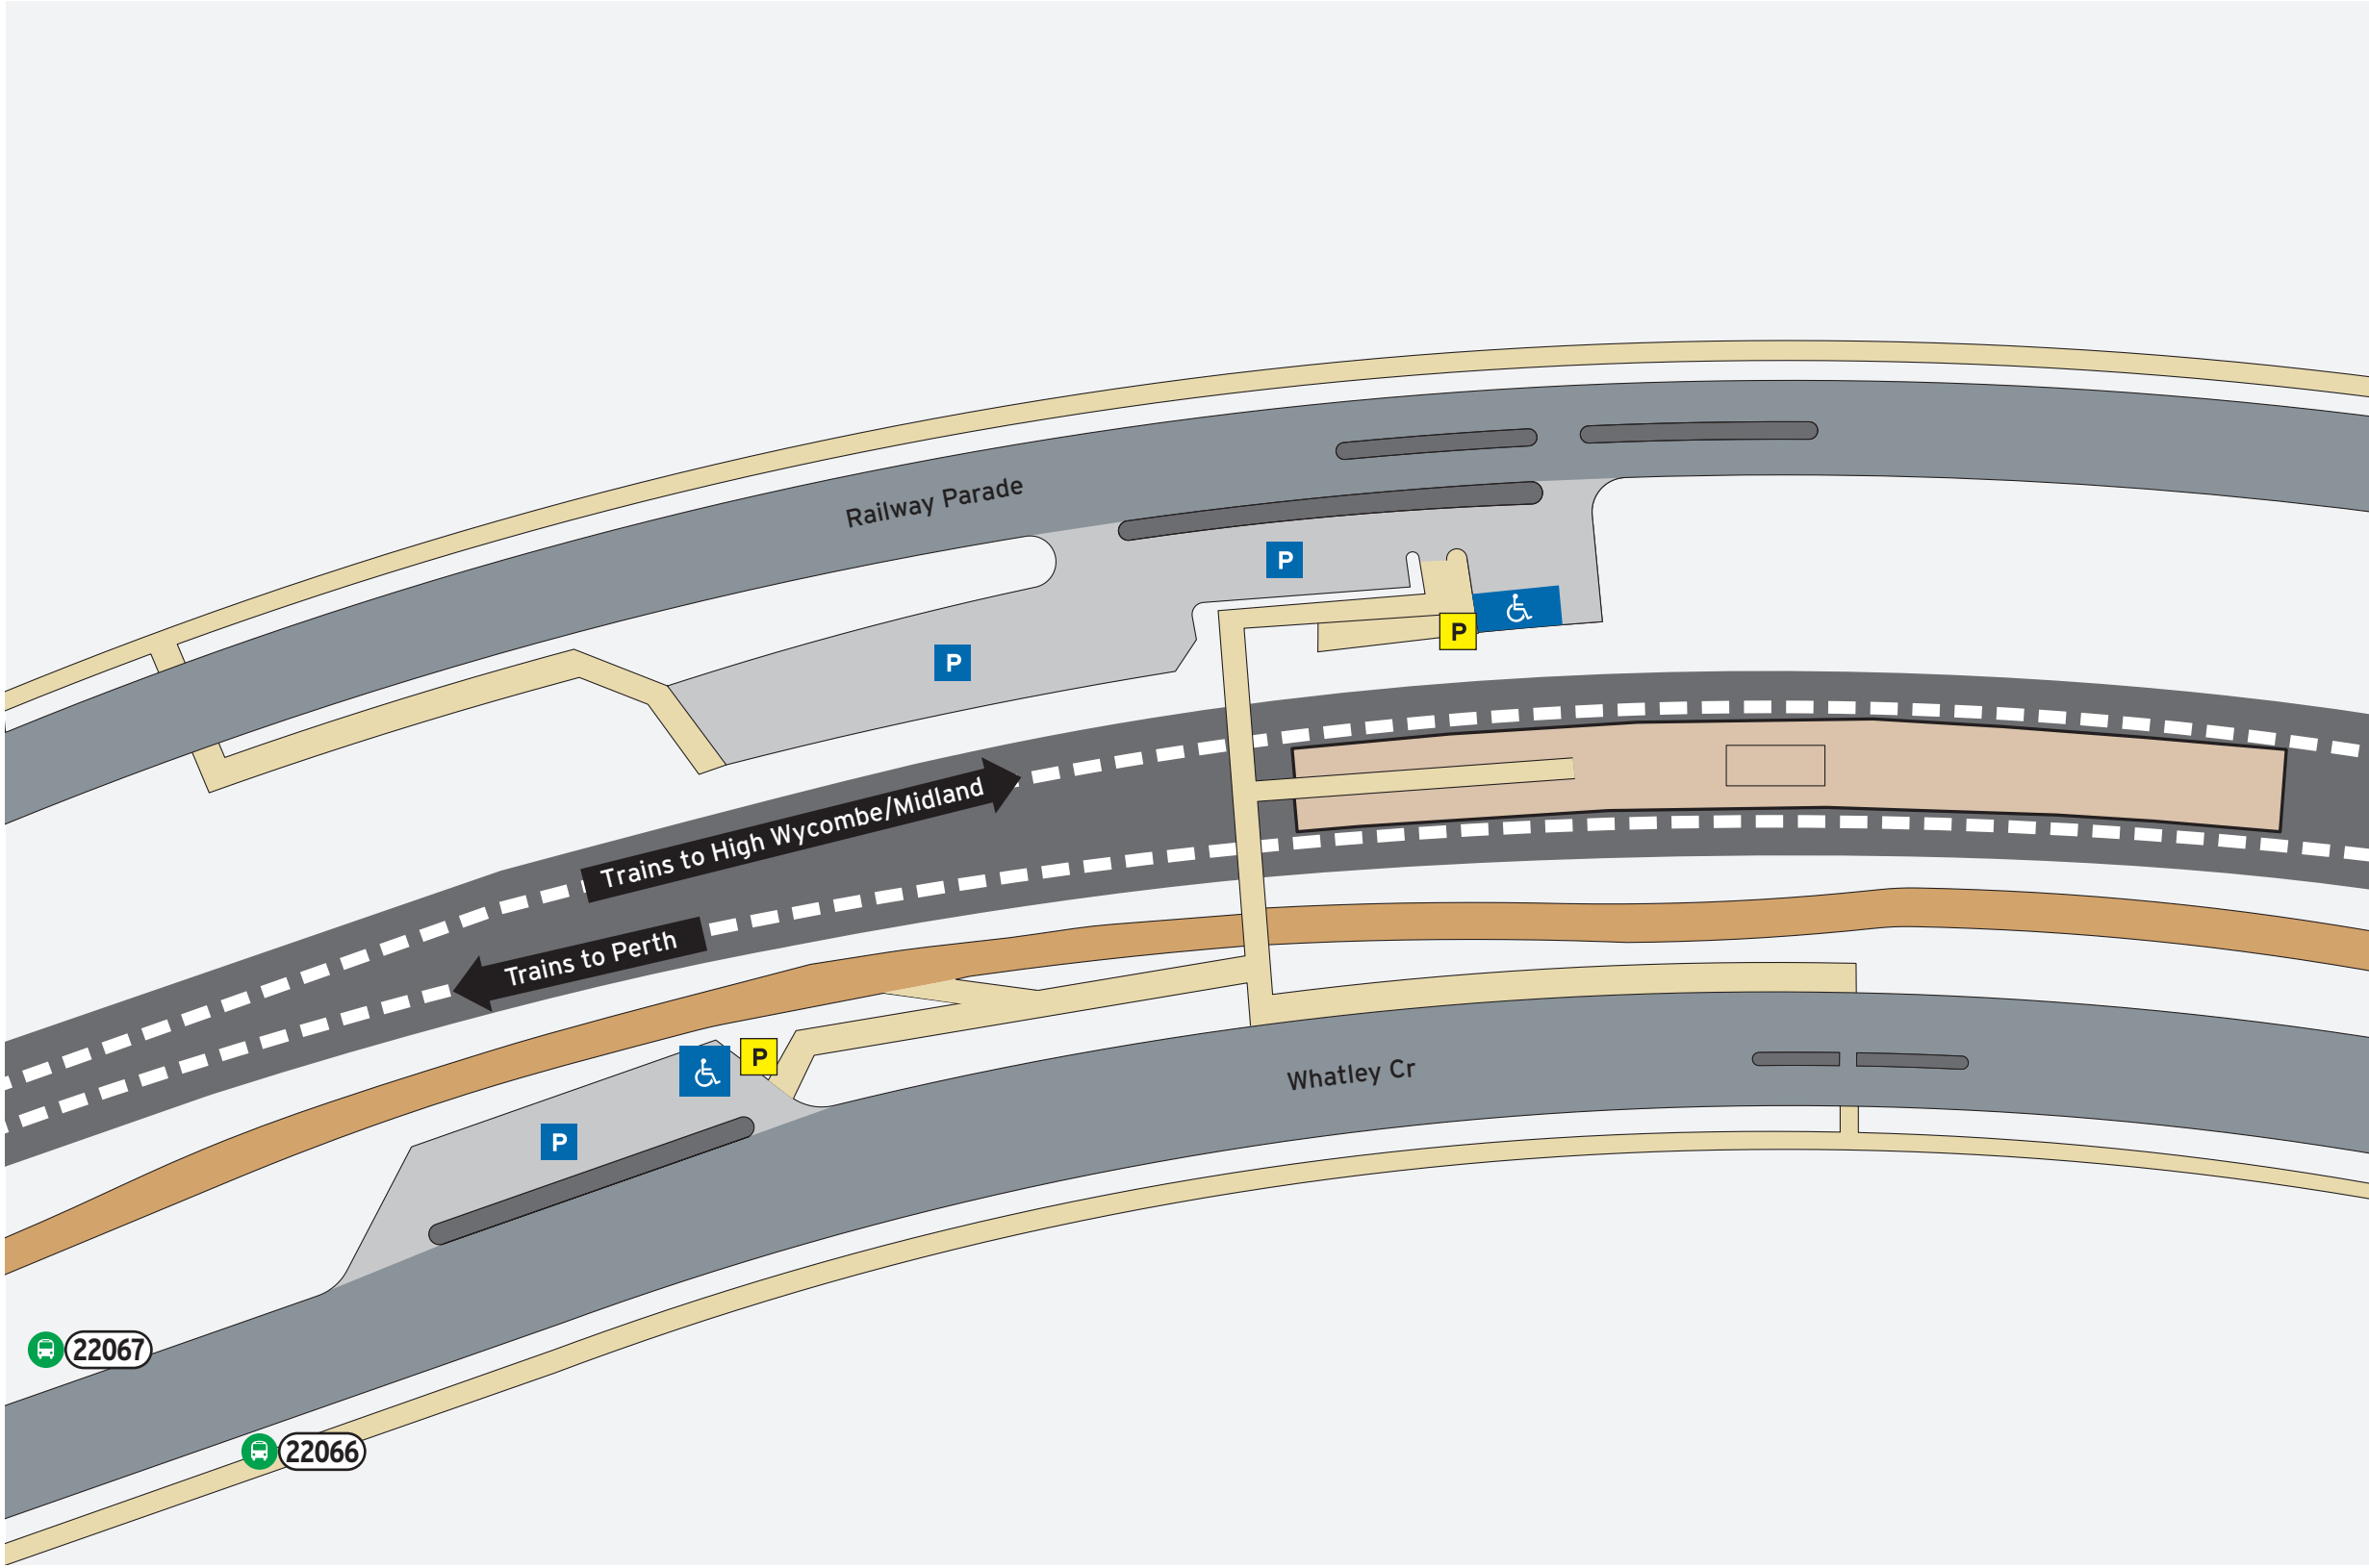

Bus Stands

Stand	Route
22066	Train Replacement to Perth 901
	Train Replacement to Perth 902
22067	Train Replacement to Midland 901
	Train Replacement to High Wycombe 902

Legend

		All Access	Bicycle Access	Stairs	Transperth Parking	Platforms	Road
North Point	Scale	Pedestrian Access		Bus Stand	Pathways	Principal Shared Path	Non-Accessible Area

P | Parking Information

When to pay

Operating Times
 Monday-Friday Fee applies
 Saturday No charge
 Sunday or Public Holiday No charge*
 *Unless vehicle is parked overnight

\$2.00 per 24hr period or part there of applies.

This parking charge applies to all vehicles.

For more information on parking your vehicle visit transperth.wa.gov.au

Legend

		Bus Stand	ACROD Parking	SmartParker Machine	Pathways	Road
North Point	Scale		Transperth Parking		Platforms	Non-Accessible Area